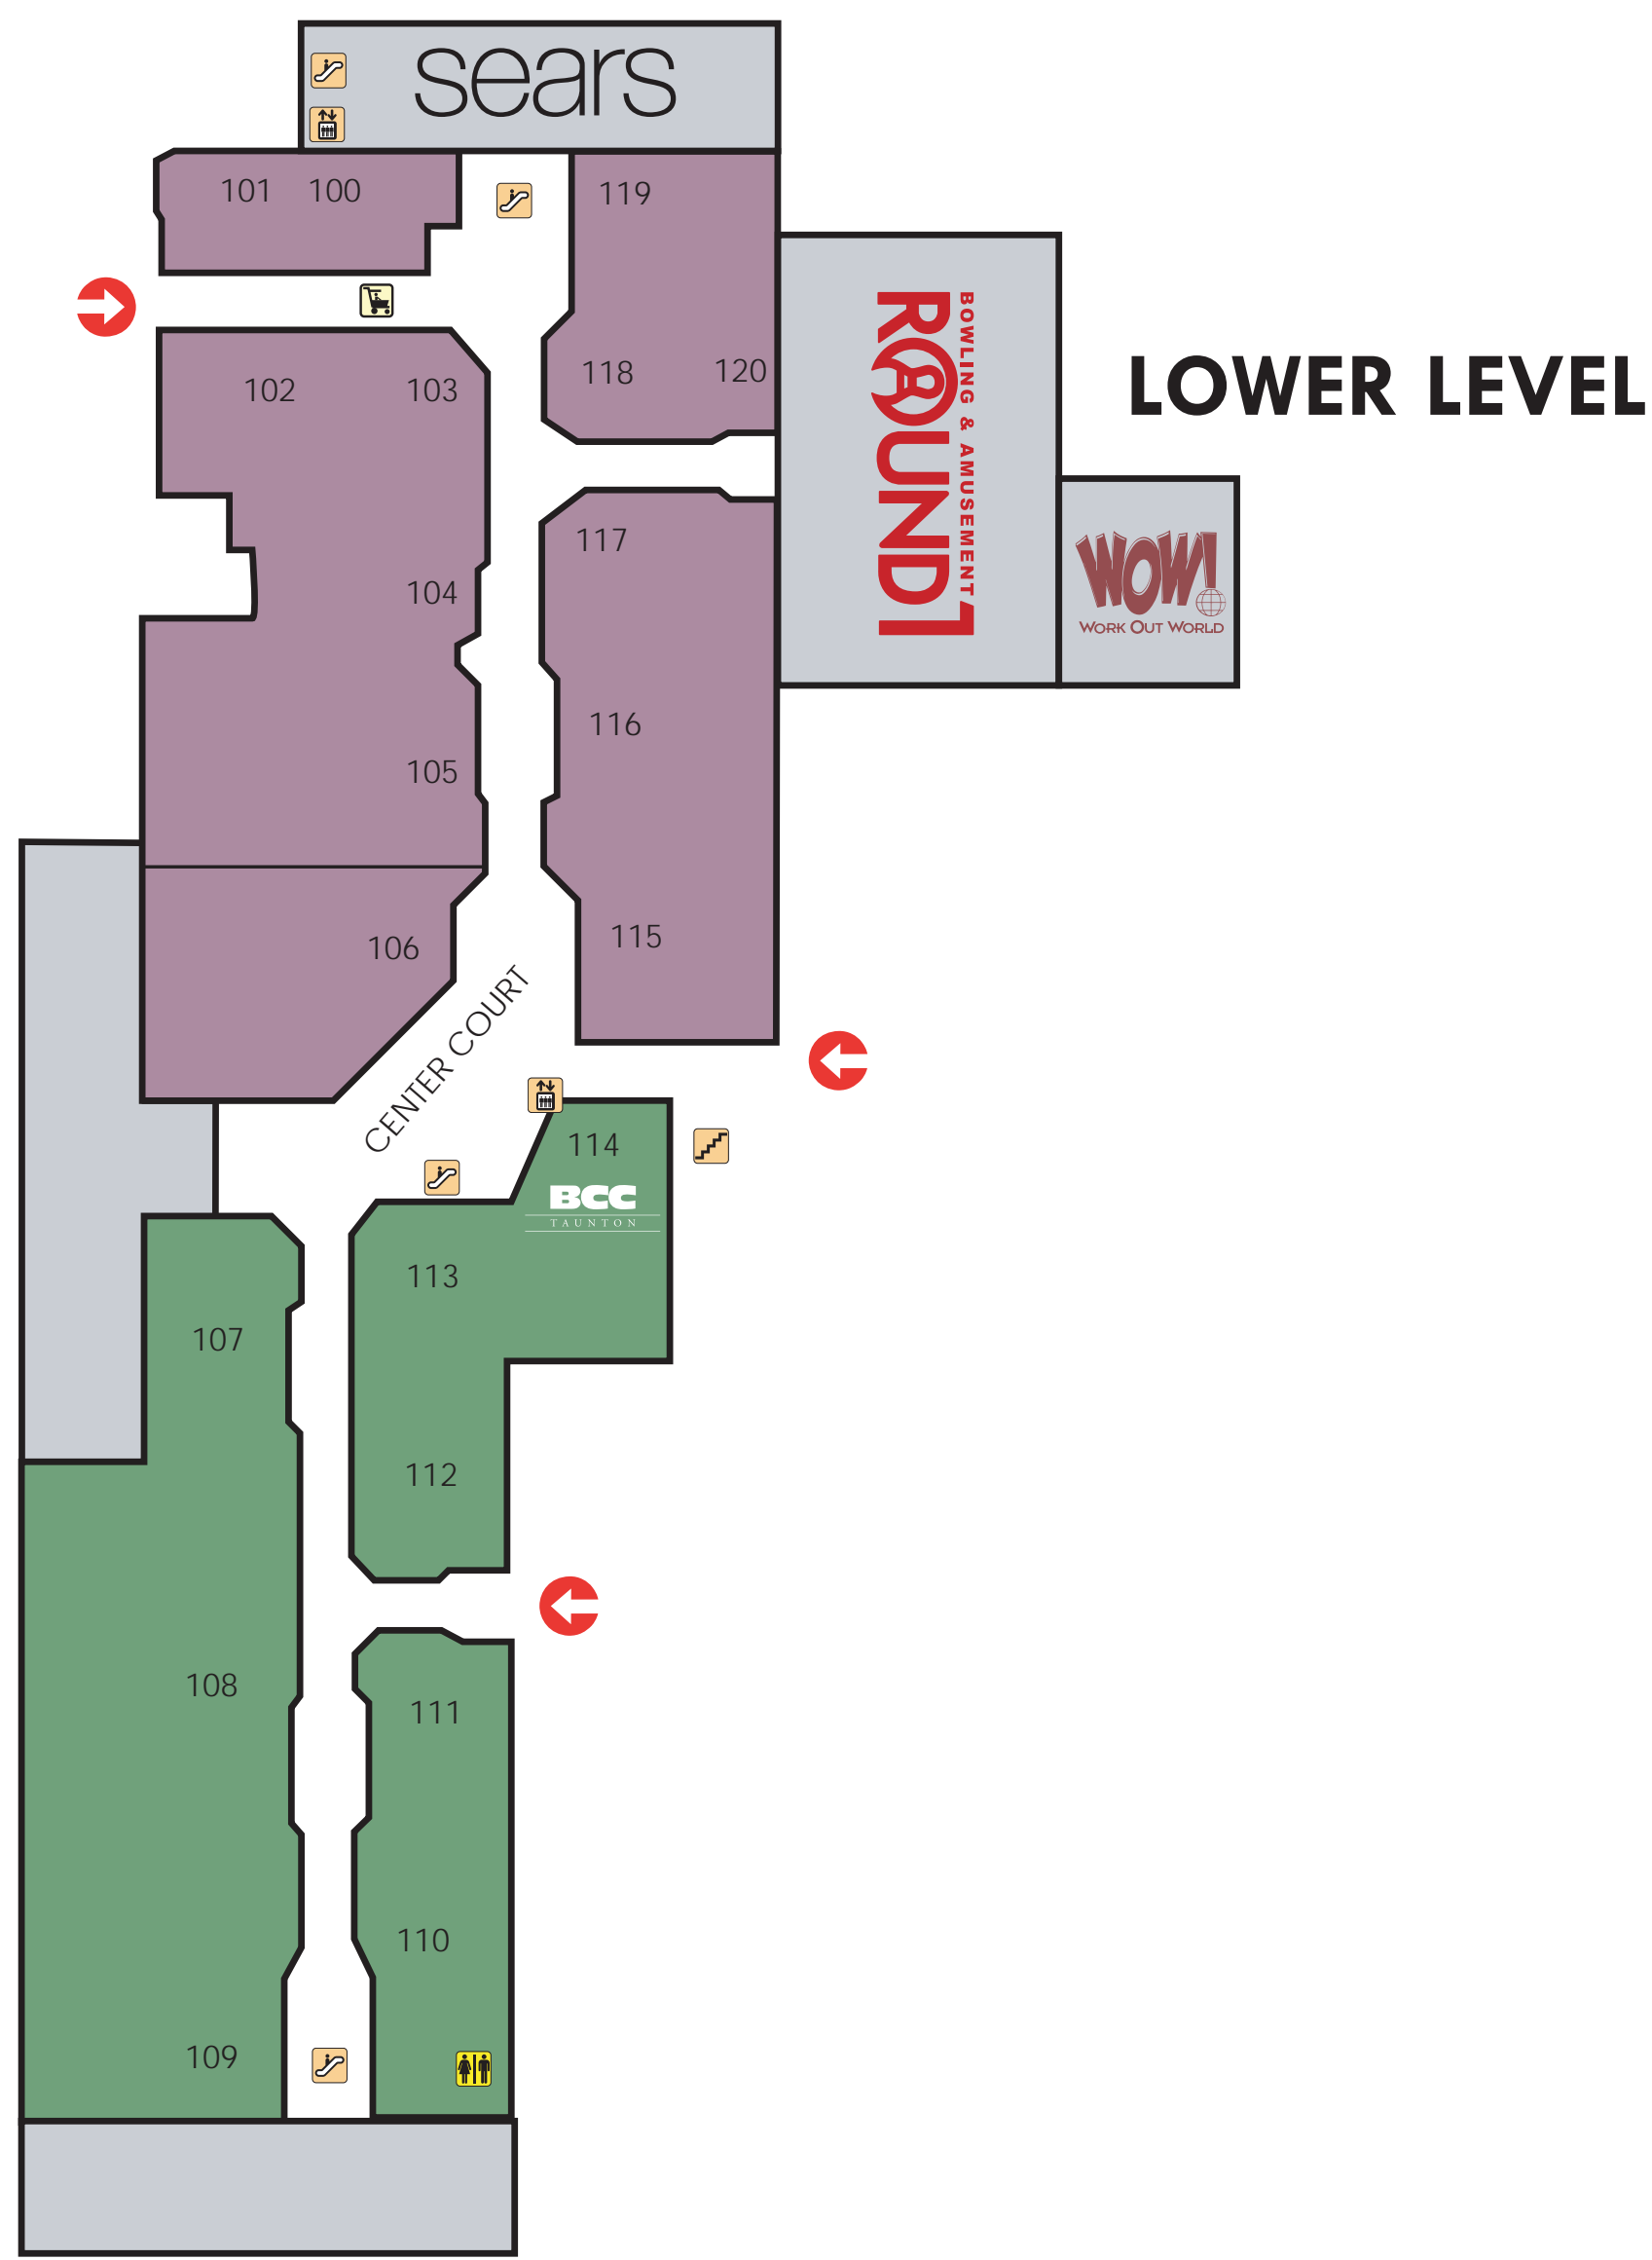

DEPARTMENT STORES AND ANCHORS

- Best Buy
- Bristol Community College
- Dick's Sporting Goods
- Regal Cinema 10
- Round 1
- Sears

ENTERTAINMENT

- 119 Bounce
- 202 Game Time Vending
- Regal Cinema 10
- Round 1

WOMEN'S APPAREL

- 207 American Eagle Outfitters
- 218 Charlotte Russe
- 106 Forever 21
- 218 Hot Topic
- 204 Journey's
- 204 New York & Company Outlet
- 219 rue21
- 215 Track 23
- 217 Torrid
- 108 Victoria's Secret
- 117 Work 'N Gear
- 218 Zumiez

MEN'S APPAREL

- 207 American Eagle Outfitters
- 116 1000 Degrees Express
- 218 Hot Topic
- 204 Journey's
- 219 rue21
- 215 Track 23
- 117 Work 'N Gear
- 218 Zumiez

JEWELRY

- 115 Claire's
- 115 Hannoush Jewelers
- 206 Kay Jewelers
- 112 Piercing Pagoda

CHILDREN'S APPAREL

- 212 The Children's Place
- 203 Justice
- 212 Payless Kids

FOOTWEAR

- 116 1000 Degrees Express
- 112 Champs Sports
- 212 The Children's Place
- 204 Journeys
- 204 Olympia Sports
- 212 Payless Shoesource
- 218 Zumiez

FOOD COURT

- 203 Bourbon Street Grill
- 201 Burger King
- 201 D'Angelo Sandwich Shop
- 203 Dunkin' Donuts
- 203 El Tapatio
- 201 Fuji Chen
- 201 Jeremy's Pizzeria
- 203 Orange Julius/Dairy Queen
- 202 Sambas Café & Grill
- 200 Sarku Japan
- 200 Wetzel's Pretzels

RESTAURANTS

- 209 Bertucci's Brick Oven Pizzeria

SERVICES

- 200 ATMSI ATM
- 114 Bristol Community College
- 103 Cell Fashion
- 208 Cell Fashion 2
- 106 Cellairis
- 116 Eco Atm
- 205 Eco Atm
- 210 Glamour Nails
- 112 Giselle's Salon
- 108 LensCrafters
- 207 Lin's Spa
- 100 Mass Care Link
- 103 Massage Chairs
- 108 Massage Chairs
- 217 National EMS Institute
- Parker Professional Driving School (Located in NE Parking Lot)
- 212 The Picture People
- 110 Proactiv
- 208 Regis Hairstylists

SERVICES (cont'd)

- Sears Auto Center
- 104 T&C Nails
- 103 The Threading Place
- 207 The Threading Place
- 214 Timewave Repair Services
- 103 VIPet Grooming
- WOW! Work Out World

SPORTING GOODS & FASHIONS

- 112 Champs Sports
- Dick's Sporting Goods
- 217 Lids
- 204 Olympia Sports
- 108 Victoria's Secret Sport
- 218 Zumiez

MUSIC, ELECTRONICS & VIDEO

- 214 Boost Mobile
- 118 F.Y.E.
- 220 Game Stop
- 208 Metro PCS
- 218 T-Mobile

BOOKS, CARDS & GIFTS

- 214 Bath & Body Works
- 220 Spencer Gifts
- 106 Sweet Palace
- 115 The Red Store
- 213 Things Remembered
- 207 Unplugged Toys & Gifts
- 108 Victoria's Secret Beauty
- 211 Wah Collections
- 217 Yankee Candle Co.

SPECIALTY

- 110 General Nutrition Center
- 117 Ninja Marshmallow
- 103 Perfume Palace
- Sears Optical
- 106 Sweet Palace
- 115 The Red Store
- 214 Timewave Repair Services
- 111 Underwater World
- 207 Unplugged Toys & Gifts
- 220 Vitamin World
- 211 Wah Collections
- 220 Y&Y Mini Mart

TOYS, GAMES, & HOBBIES

- 117 Ninja Marshmallow
- 207 Unplugged Toys & Gifts

LEGEND

- $ ATM
- Camp Buckey
- CR Community Room
- Elevator
- Escalator
- Mall Entrance
- MM Mall Management Office
- Restrooms
- Family Restrooms
- Nursing Room
- Stairs
- Security -Lost & Found -Courtesy Wheel Chairs
- Food Court
- Stroller Rental

SILVER CITY GALLERIA