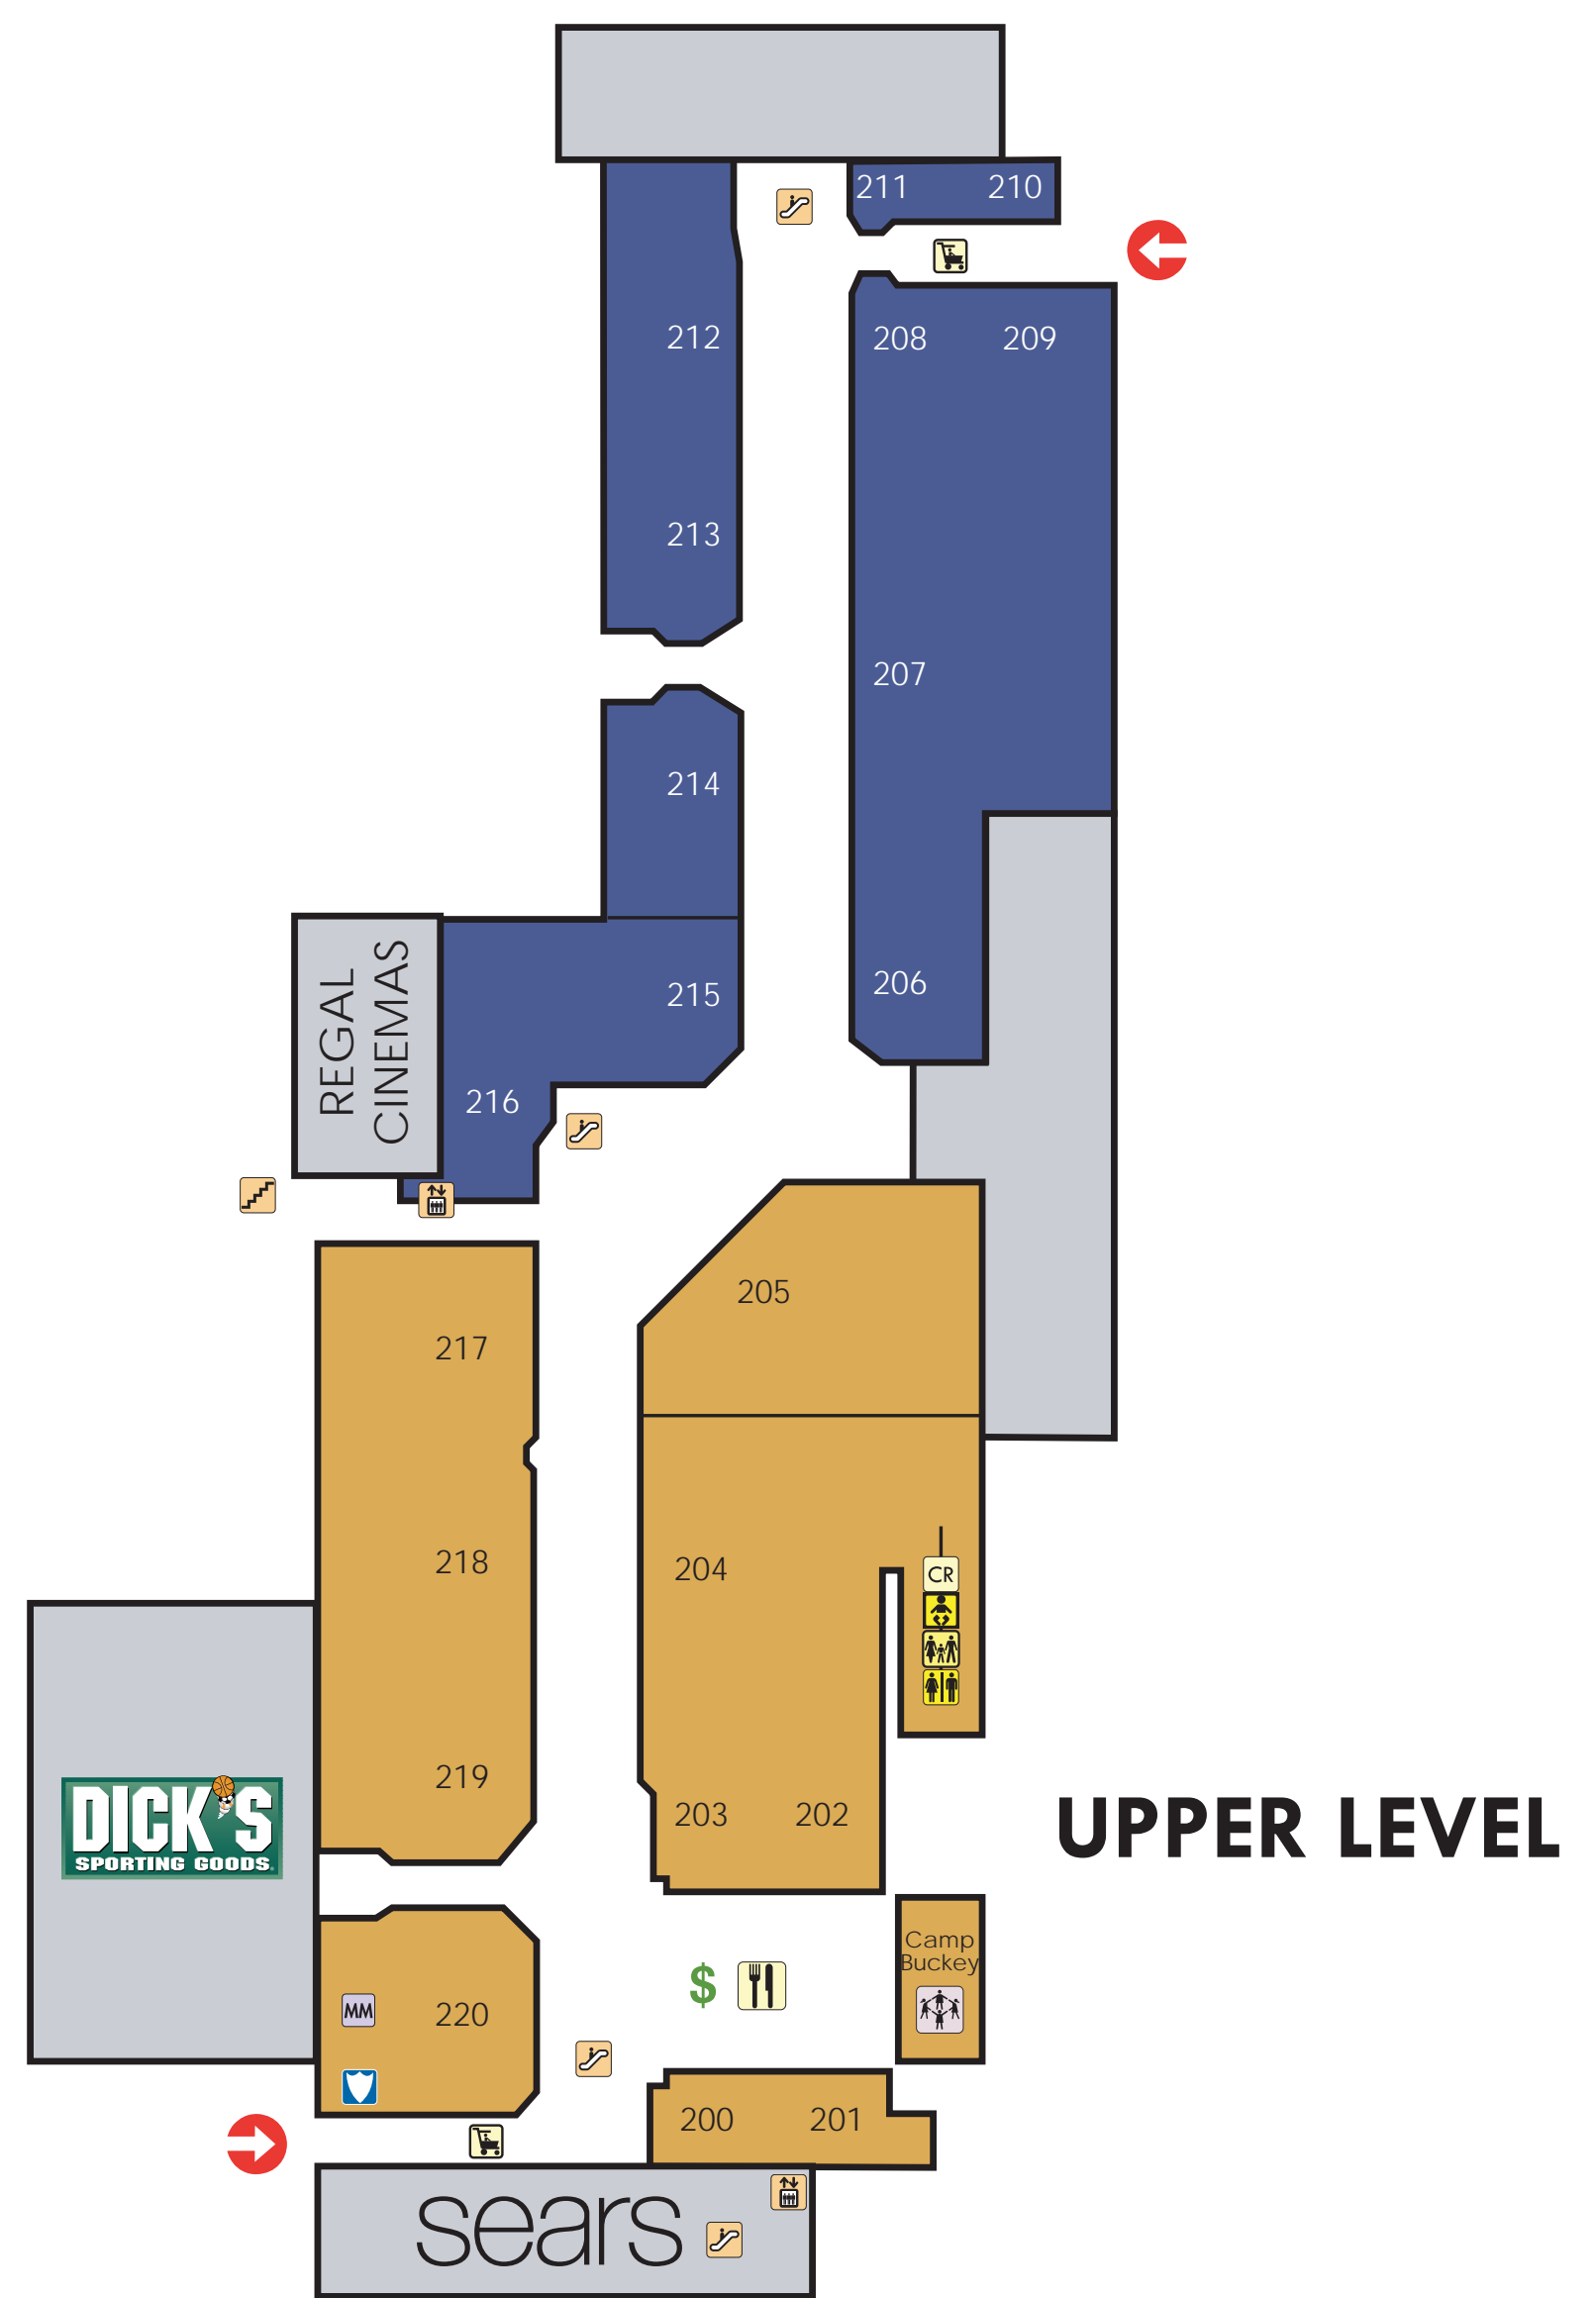

DEPARTMENT STORES AND ANCHORS

- Best Buy
- Bristol Community College
- Dick's Sporting Goods
- Regal Cinema 10
- Round 1
- Sears

ENTERTAINMENT

- 119 Bounce
- 202 Game Time Vending
- Regal Cinema 10
- Round 1

WOMEN'S APPAREL

- 207 American Eagle Outfitters
- 218 Charlotte Russe
- 106 Forever 21
- 218 Hot Topic
- 204 Journey's
- 204 New York & Company Outlet
- 219 rue21
- 215 Track 23
- 217 Torrid
- 108 Victoria's Secret
- 117 Work 'N Gear
- 218 Zumiez

MEN'S APPAREL

- 207 American Eagle Outfitters
- 116 1000 Degrees Express
- 218 Hot Topic
- 204 Journey's
- 219 rue21
- 215 Track 23
- 117 Work 'N Gear
- 218 Zumiez

JEWELRY

- 115 Claire's
- 115 Hannoush Jewelers
- 206 Kay Jewelers
- 112 Piercing Pagoda

CHILDREN'S APPAREL

- 212 The Children's Place
- 203 Justice
- 212 Payless Kids

FOOTWEAR

- 116 1000 Degrees Express
- 112 Champs Sports
- 212 The Children's Place
- 204 Journeys
- 204 Olympia Sports
- 212 Payless Shoesource
- 218 Zumiez

FOOD COURT

- 203 Bourbon Street Grill
- 201 Burger King
- 201 D'Angelo Sandwich Shop
- 203 Dunkin' Donuts
- 203 El Tapatio
- 201 Fuji Chen
- 201 Jeremy's Pizzeria
- 203 Orange Julius/Dairy Queen
- 202 Sambas Café & Grill
- 200 Sarku Japan
- 200 Wetzel's Pretzels

RESTAURANTS

- 209 Bertucci's Brick Oven Pizzeria

SERVICES

- 200 ATMSI ATM
- 114 Bristol Community College
- 103 Cell Fashion
- 208 Cell Fashion 2
- 106 Cellairis
- 116 Eco Atm
- 205 Eco Atm
- 210 Glamour Nails
- 112 Giselle's Salon
- 108 LensCrafters
- 207 Lin's Spa
- 100 Mass Care Link
- 103 Massage Chairs
- 108 Massage Chairs
- 217 National EMS Institute
- Parker Professional Driving School (Located in NE Parking Lot)
- 212 The Picture People
- 110 Proactiv
- 208 Regis Hairstylists

SERVICES (cont'd)

- Sears Auto Center
- 104 T&C Nails
- 103 The Threading Place
- 207 The Threading Place
- 214 Timewave Repair Services
- 103 VIPet Grooming
- WOW! Work Out World

SPORTING GOODS & FASHIONS

- 112 Champs Sports
- Dick's Sporting Goods
- 217 Lids
- 204 Olympia Sports
- 108 Victoria's Secret Sport
- 218 Zumiez

MUSIC, ELECTRONICS & VIDEO

- 214 Boost Mobile
- 118 F.Y.E.
- 220 Game Stop
- 208 Metro PCS
- 218 T-Mobile

BOOKS, CARDS & GIFTS

- 214 Bath & Body Works
- 220 Spencer Gifts
- 106 Sweet Palace
- 115 The Red Store
- 213 Things Remembered
- 207 Unplugged Toys & Gifts
- 108 Victoria's Secret Beauty
- 211 Wah Collections
- 217 Yankee Candle Co.

SPECIALTY

- 110 General Nutrition Center
- 117 Ninja Marshmallow
- 103 Perfume Palace
- Sears Optical
- 106 Sweet Palace
- 115 The Red Store
- 214 Timewave Repair Services
- 111 Underwater World
- 207 Unplugged Toys & Gifts
- 220 Vitamin World
- 211 Wah Collections
- 220 Y&Y Mini Mart

TOYS, GAMES, & HOBBIES

- 117 Ninja Marshmallow
- 207 Unplugged Toys & Gifts

LEGEND

- $ ATM
- Camp Buckey
- CR Community Room
- Elevator
- Escalator
- Mall Entrance
- MM Mall Management Office
- Restrooms
- Family Restrooms
- Nursing Room
- Stairs
- Security -Lost & Found -Courtesy Wheel Chairs
- Food Court
- Stroller Rental

SILVER CITY GALLERIA