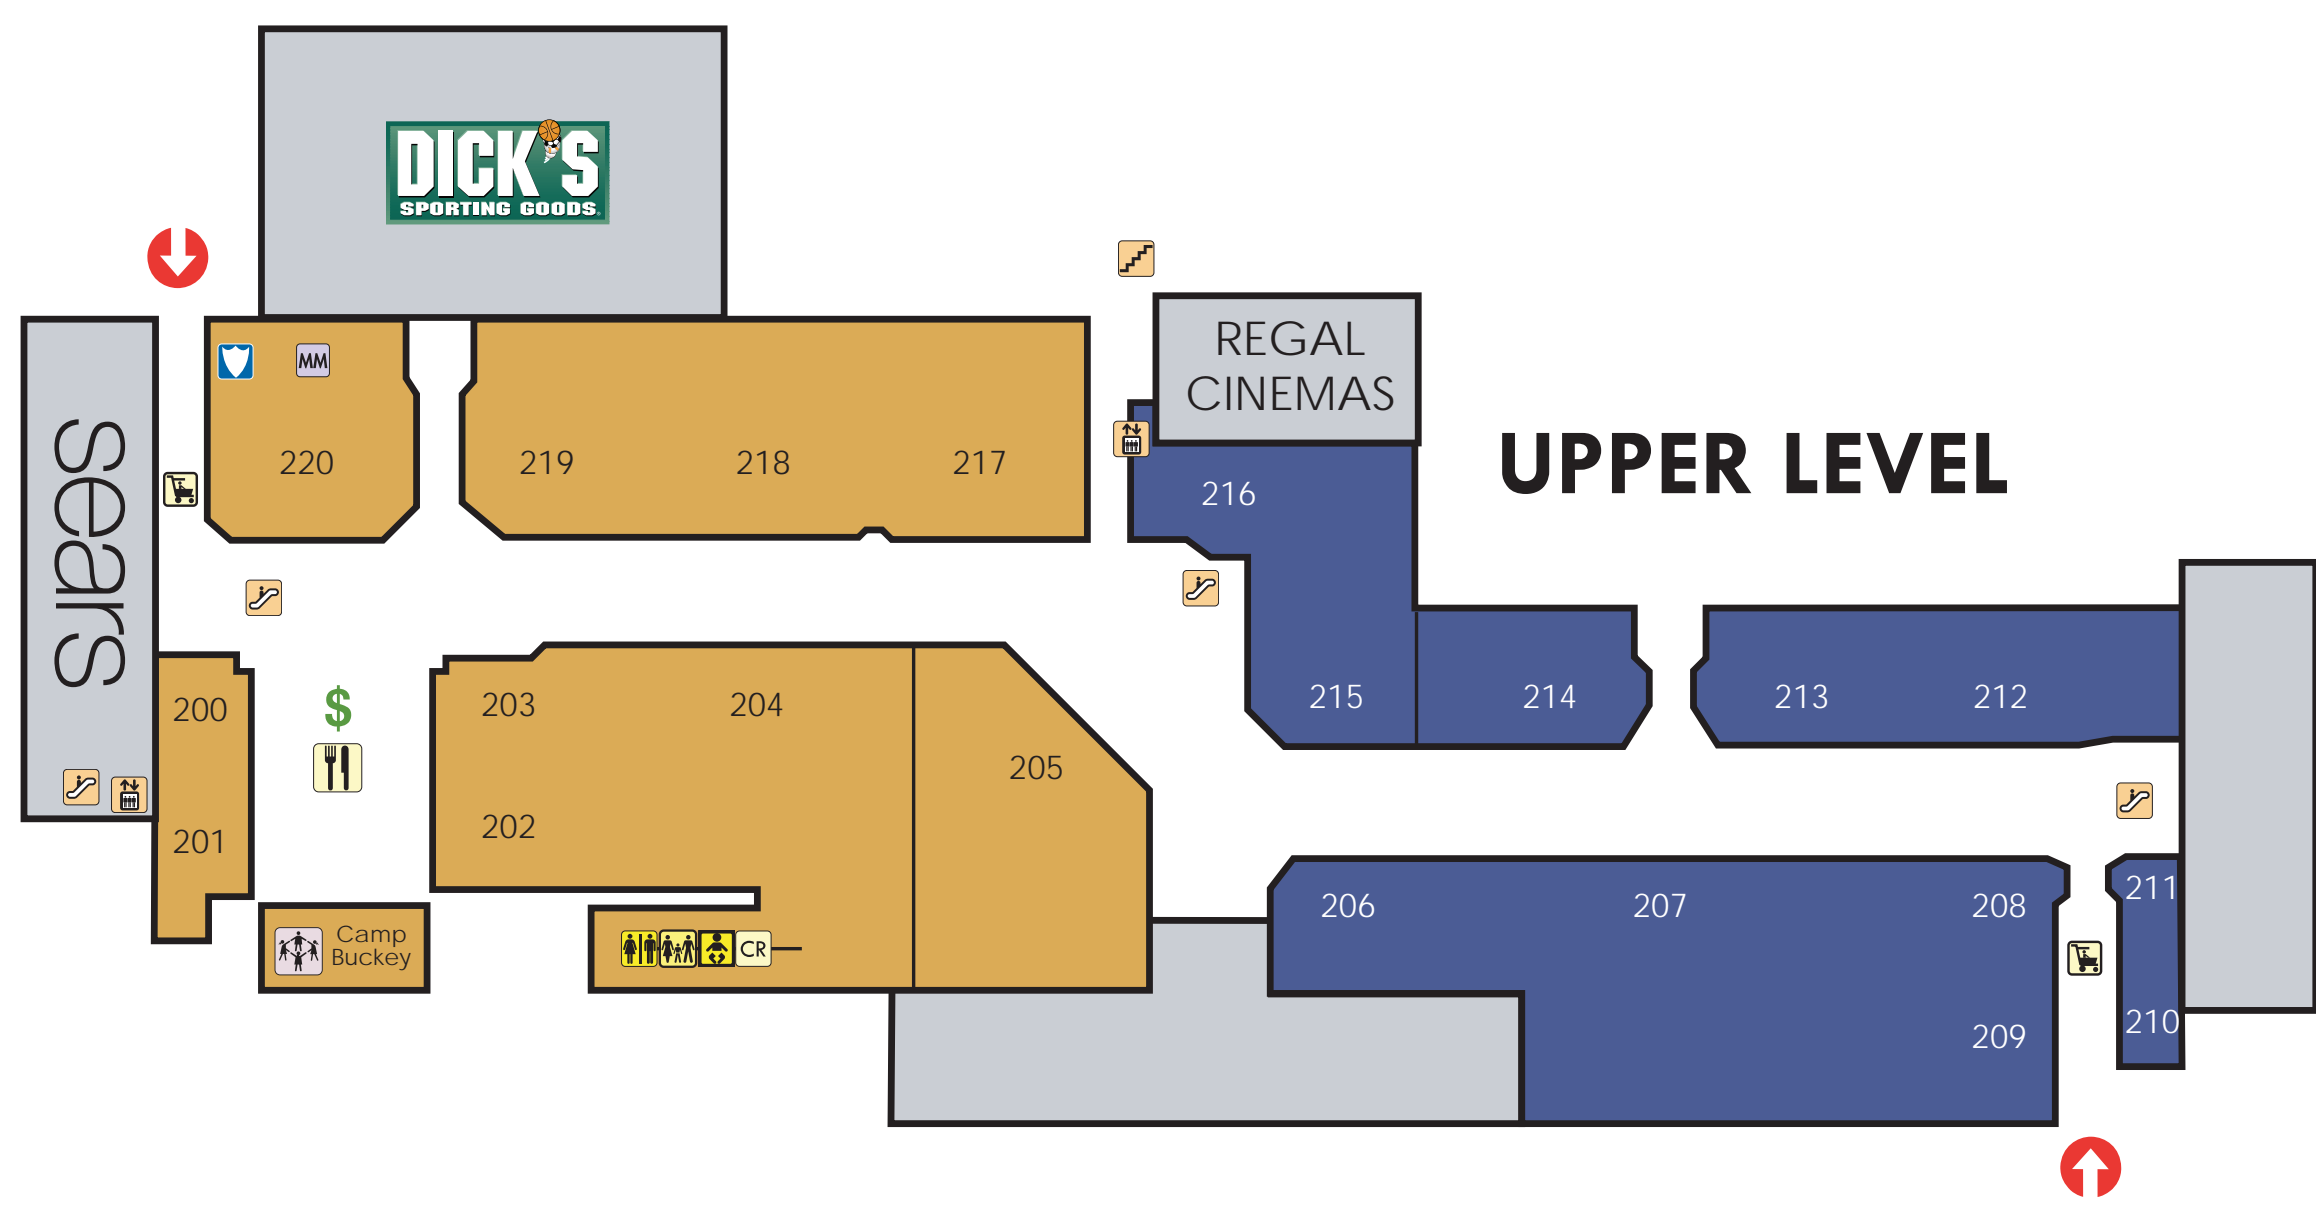

DEPARTMENT STORES AND ANCHORS

- Best Buy
- Bristol Community College
- Dick's Sporting Goods
- Regal Cinema 10
- Round 1
- Sears

ENTERTAINMENT

- 119 Bounce
- 202 Game Time Vending
- Regal Cinema 10
- Round 1

WOMEN'S APPAREL

- 207 American Eagle Outfitters
- 218 Charlotte Russe
- 106 Forever 21
- 218 Hot Topic
- 204 Journey's
- 204 New York & Company Outlet
- 219 rue21
- 215 Track 23
- 217 Torrid
- 108 Victoria's Secret
- 117 Work 'N Gear
- 218 Zumiez

MEN'S APPAREL

- 207 American Eagle Outfitters
- 116 1000 Degrees Express
- 218 Hot Topic
- 204 Journey's
- 219 rue21
- 215 Track 23
- 117 Work 'N Gear
- 218 Zumiez

JEWELRY

- 115 Claire's
- 115 Hannoush Jewelers
- 206 Kay Jewelers
- 112 Piercing Pagoda

CHILDREN'S APPAREL

- 212 The Children's Place
- 203 Justice
- 212 Payless Kids

FOOTWEAR

- 116 1000 Degrees Express
- 112 Champs Sports
- 212 The Children's Place
- 204 Journeys
- 204 Olympia Sports
- 212 Payless Shoesource
- 218 Zumiez

FOOD COURT

- 203 Bourbon Street Grill
- 201 Burger King
- 201 D'Angelo Sandwich Shop
- 203 Dunkin' Donuts
- 203 El Tapatio
- 201 Fuji Chen
- 201 Jeremy's Pizzeria
- 203 Orange Julius/Dairy Queen
- 202 Sambas Café & Grill
- 200 Sarku Japan
- 200 Wetzel's Pretzels

RESTAURANTS

- 209 Bertucci's Brick Oven Pizzeria

SERVICES

- 200 ATMSI ATM
- 114 Bristol Community College
- 103 Cell Fashion
- 208 Cell Fashion 2
- 106 Cellairis
- 116 Eco Atm
- 205 Eco Atm
- 210 Glamour Nails
- 112 Giselle's Salon
- 108 LensCrafters
- 207 Lin's Spa
- 100 Mass Care Link
- 103 Massage Chairs
- 108 Massage Chairs
- 217 National EMS Institute
- Parker Professional Driving School (Located in NE Parking Lot)
- 212 The Picture People
- 110 Proactiv
- 208 Regis Hairstylists

SERVICES (cont'd)

- Sears Auto Center
- 104 T&C Nails
- 103 The Threading Place
- 207 The Threading Place
- 214 Timewave Repair Services
- 103 VIPet Grooming
- WOW! Work Out World

SPORTING GOODS & FASHIONS

- 112 Champs Sports
- Dick's Sporting Goods
- 217 Lids
- 204 Olympia Sports
- 108 Victoria's Secret Sport
- 218 Zumiez

MUSIC, ELECTRONICS & VIDEO

- 214 Boost Mobile
- 118 F.Y.E.
- 220 Game Stop
- 208 Metro PCS
- 218 T-Mobile

BOOKS, CARDS & GIFTS

- 214 Bath & Body Works
- 220 Spencer Gifts
- 106 Sweet Palace
- 115 The Red Store
- 213 Things Remembered
- 207 Unplugged Toys & Gifts
- 108 Victoria's Secret Beauty
- 211 Wah Collections
- 217 Yankee Candle Co.

SPECIALTY

- 110 General Nutrition Center
- 117 Ninja Marshmallow
- 103 Perfume Palace
- Sears Optical
- 106 Sweet Palace
- 115 The Red Store
- 214 Timewave Repair Services
- 111 Underwater World
- 207 Unplugged Toys & Gifts
- 220 Vitamin World
- 211 Wah Collections
- 220 Y&Y Mini Mart

TOYS, GAMES, & HOBBIES

- 117 Ninja Marshmallow
- 207 Unplugged Toys & Gifts

LEGEND

- $ ATM
- Camp Buckey
- CR Community Room
- Elevator
- Escalator
- Mall Entrance
- MM Mall Management Office
- Restrooms
- Family Restrooms
- Nursing Room
- Stairs
- Security -Lost & Found -Courtesy Wheel Chairs
- Food Court
- Stroller Rental

SILVER CITY GALLERIA