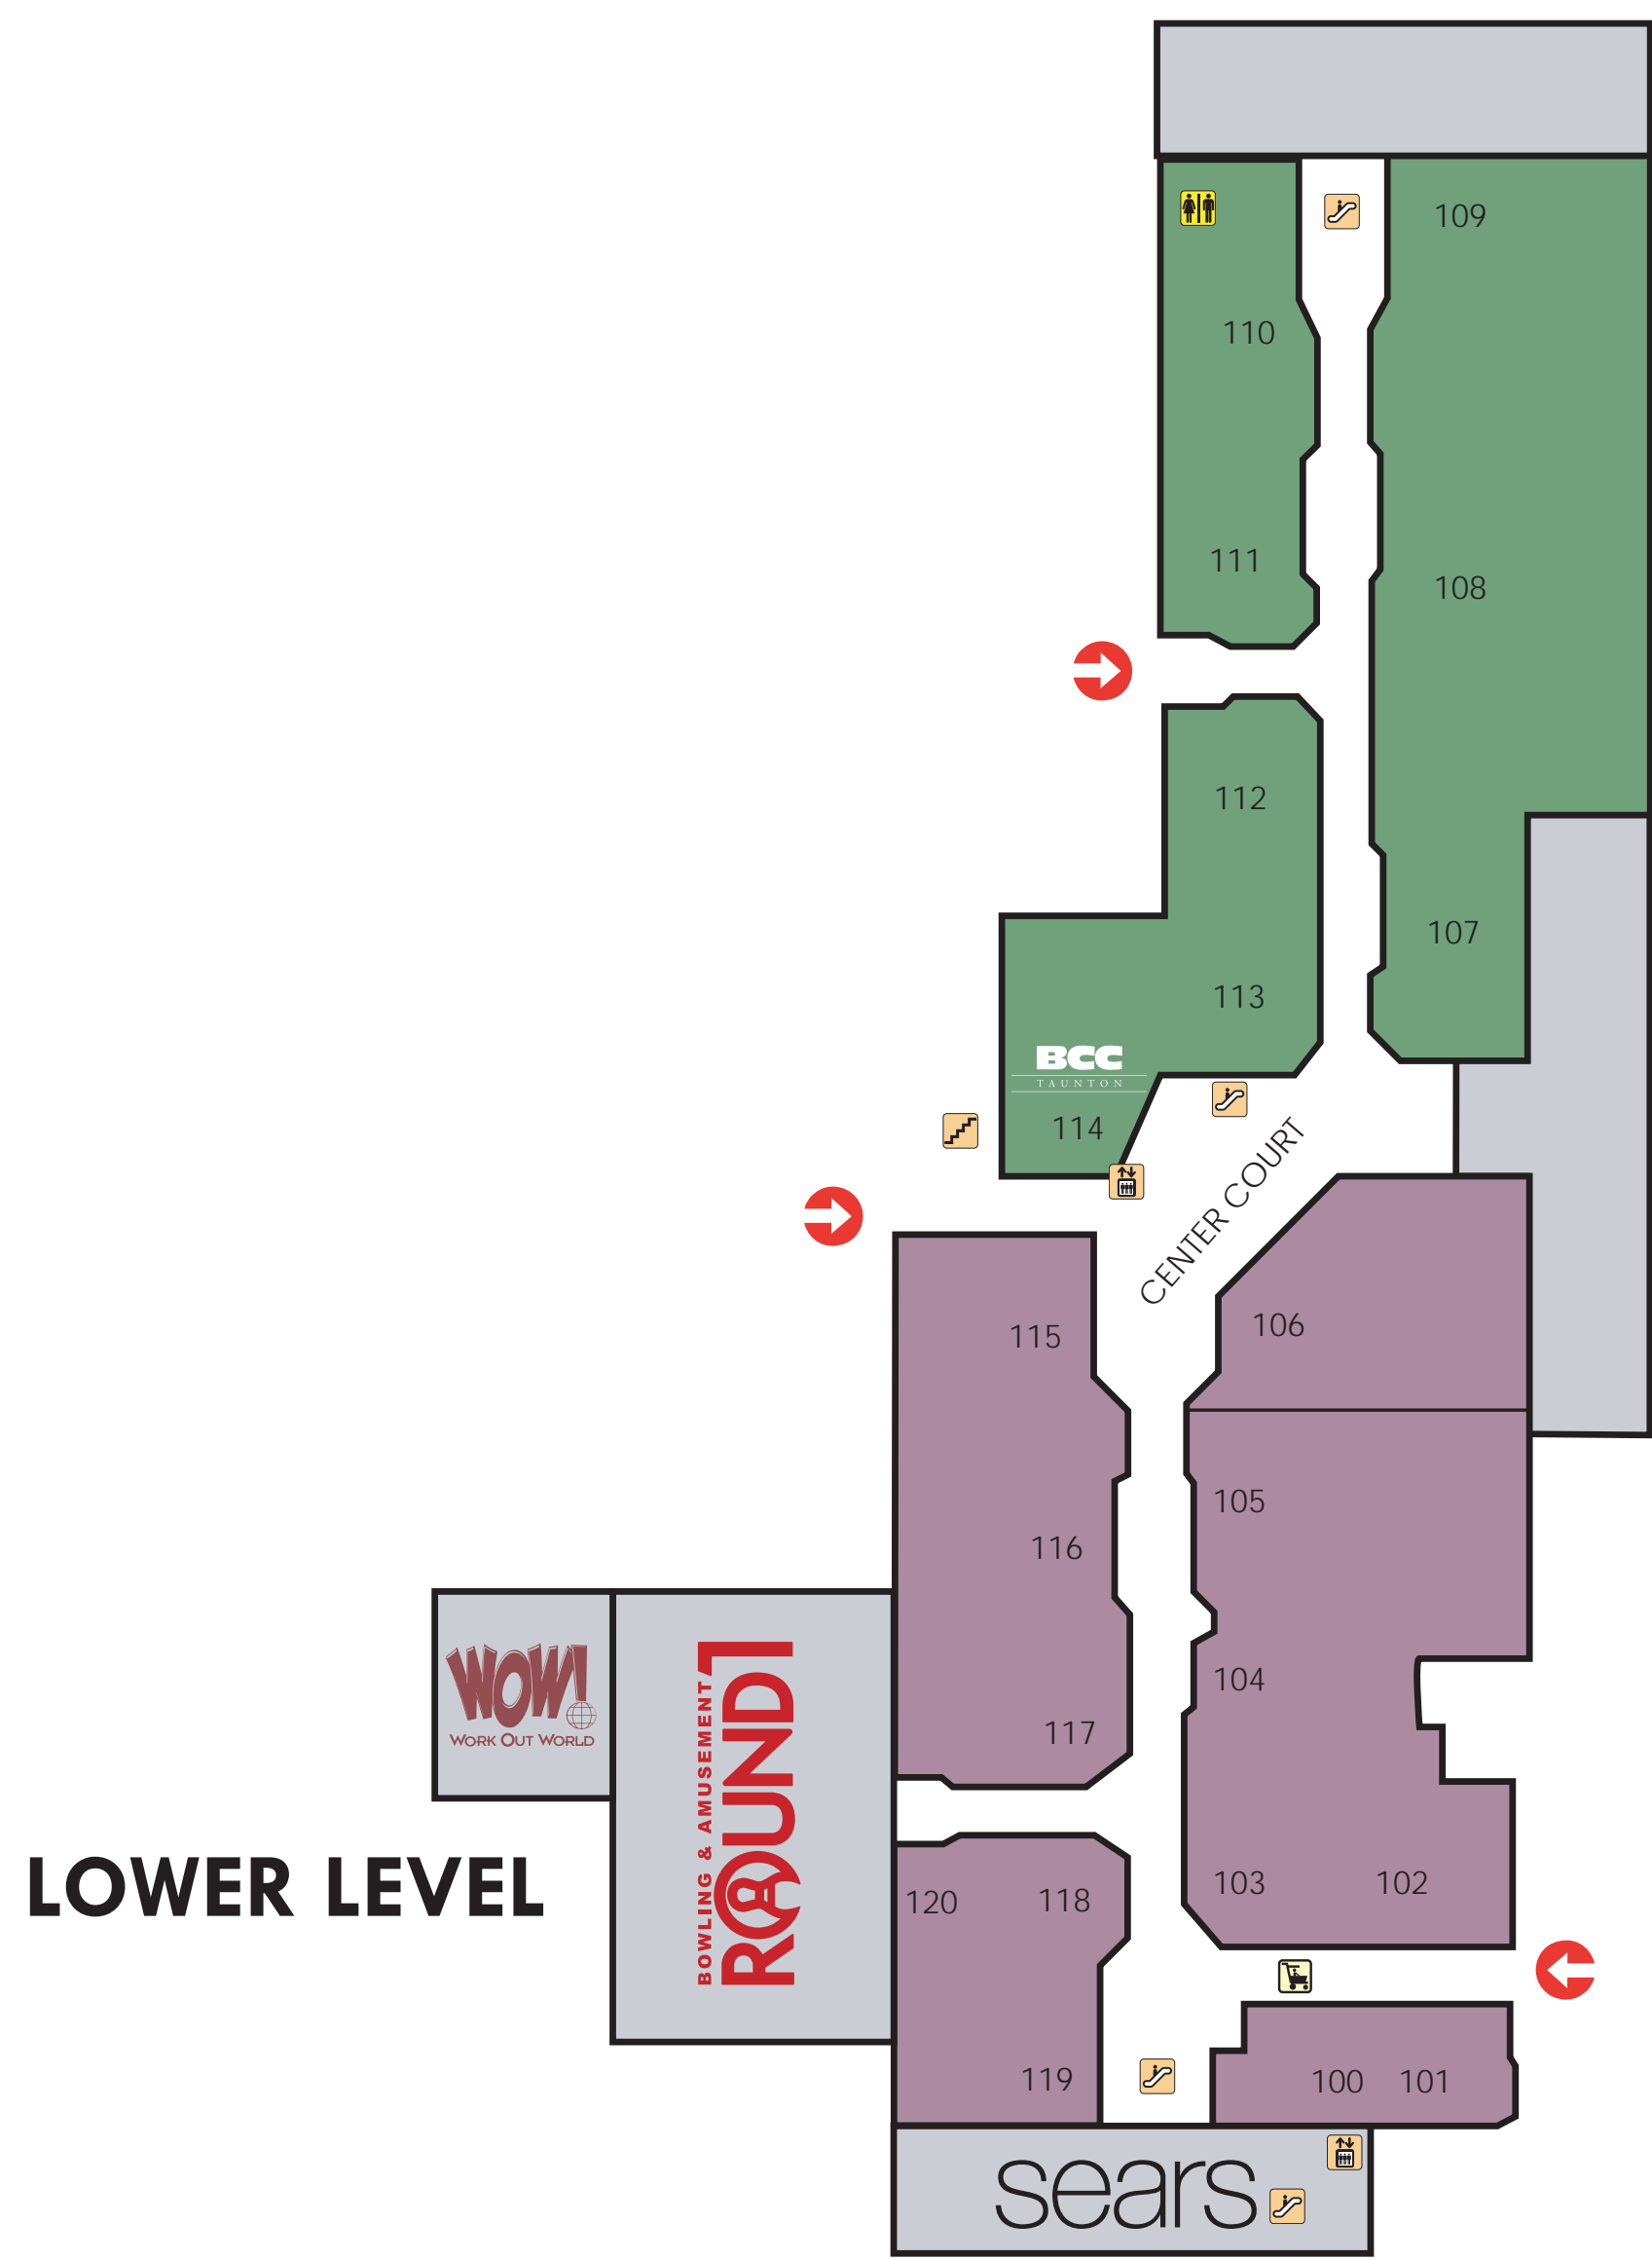

DEPARTMENT STORES AND ANCHORS

- Best Buy
- Bristol Community College
- Dick's Sporting Goods
- Regal Cinema 10
- Round 1
- Sears

ENTERTAINMENT

- 119 Bounce
- 202 Game Time Vending
- Regal Cinema 10
- Round 1

WOMEN'S APPAREL

- 207 American Eagle Outfitters
- 218 Charlotte Russe
- 106 Forever 21
- 218 Hot Topic
- 204 Journey's
- 204 New York & Company Outlet
- 219 rue21
- 215 Track 23
- 217 Torrid
- 108 Victoria's Secret
- 117 Work 'N Gear
- 218 Zumiez

MEN'S APPAREL

- 207 American Eagle Outfitters
- 116 1000 Degrees Express
- 218 Hot Topic
- 204 Journey's
- 219 rue21
- 215 Track 23
- 117 Work 'N Gear
- 218 Zumiez

JEWELRY

- 115 Claire's
- 115 Hannoush Jewelers
- 206 Kay Jewelers
- 112 Piercing Pagoda

CHILDREN'S APPAREL

- 212 The Children's Place
- 203 Justice
- 212 Payless Kids

FOOTWEAR

- 116 1000 Degrees Express
- 112 Champs Sports
- 212 The Children's Place
- 204 Journeys
- 204 Olympia Sports
- 212 Payless Shoesource
- 218 Zumiez

FOOD COURT

- 203 Bourbon Street Grill
- 201 Burger King
- 201 D'Angelo Sandwich Shop
- 203 Dunkin' Donuts
- 203 El Tapatio
- 201 Fuji Chen
- 201 Jeremy's Pizzeria
- 203 Orange Julius/Dairy Queen
- 202 Sambas Café & Grill
- 200 Sarku Japan
- 200 Wetzel's Pretzels

RESTAURANTS

- 209 Bertucci's Brick Oven Pizzeria

SERVICES

- 200 ATMSI ATM
- 114 Bristol Community College
- 103 Cell Fashion
- 208 Cell Fashion 2
- 106 Cellairis
- 116 Eco Atm
- 205 Eco Atm
- 210 Glamour Nails
- 112 Giselle's Salon
- 108 LensCrafters
- 207 Lin's Spa
- 100 Mass Care Link
- 103 Massage Chairs
- 108 Massage Chairs
- 217 National EMS Institute
- Parker Professional Driving School (Located in NE Parking Lot)
- 212 The Picture People
- 110 Proactiv
- 208 Regis Hairstylists

SERVICES (cont'd)

- Sears Auto Center
- 104 T&C Nails
- 103 The Threading Place
- 207 The Threading Place
- 214 Timewave Repair Services
- 103 VIPet Grooming
- WOW! Work Out World

SPORTING GOODS & FASHIONS

- 112 Champs Sports
- Dick's Sporting Goods
- 217 Lids
- 204 Olympia Sports
- 108 Victoria's Secret Sport
- 218 Zumiez

MUSIC, ELECTRONICS & VIDEO

- 214 Boost Mobile
- 118 F.Y.E.
- 220 Game Stop
- 208 Metro PCS
- 218 T-Mobile

BOOKS, CARDS & GIFTS

- 214 Bath & Body Works
- 220 Spencer Gifts
- 106 Sweet Palace
- 115 The Red Store
- 213 Things Remembered
- 207 Unplugged Toys & Gifts
- 108 Victoria's Secret Beauty
- 211 Wah Collections
- 217 Yankee Candle Co.

SPECIALTY

- 110 General Nutrition Center
- 117 Ninja Marshmallow
- 103 Perfume Palace
- Sears Optical
- 106 Sweet Palace
- 115 The Red Store
- 214 Timewave Repair Services
- 111 Underwater World
- 207 Unplugged Toys & Gifts
- 220 Vitamin World
- 211 Wah Collections
- 220 Y&Y Mini Mart

TOYS, GAMES, & HOBBIES

- 117 Ninja Marshmallow
- 207 Unplugged Toys & Gifts

LEGEND

- $ ATM
- Camp Buckey
- CR Community Room
- Elevator
- Escalator
- Mall Entrance
- MM Mall Management Office
- Restrooms
- Family Restrooms
- Nursing Room
- Stairs
- Security -Lost & Found -Courtesy Wheel Chairs
- Food Court
- Stroller Rental

SILVER CITY GALLERIA