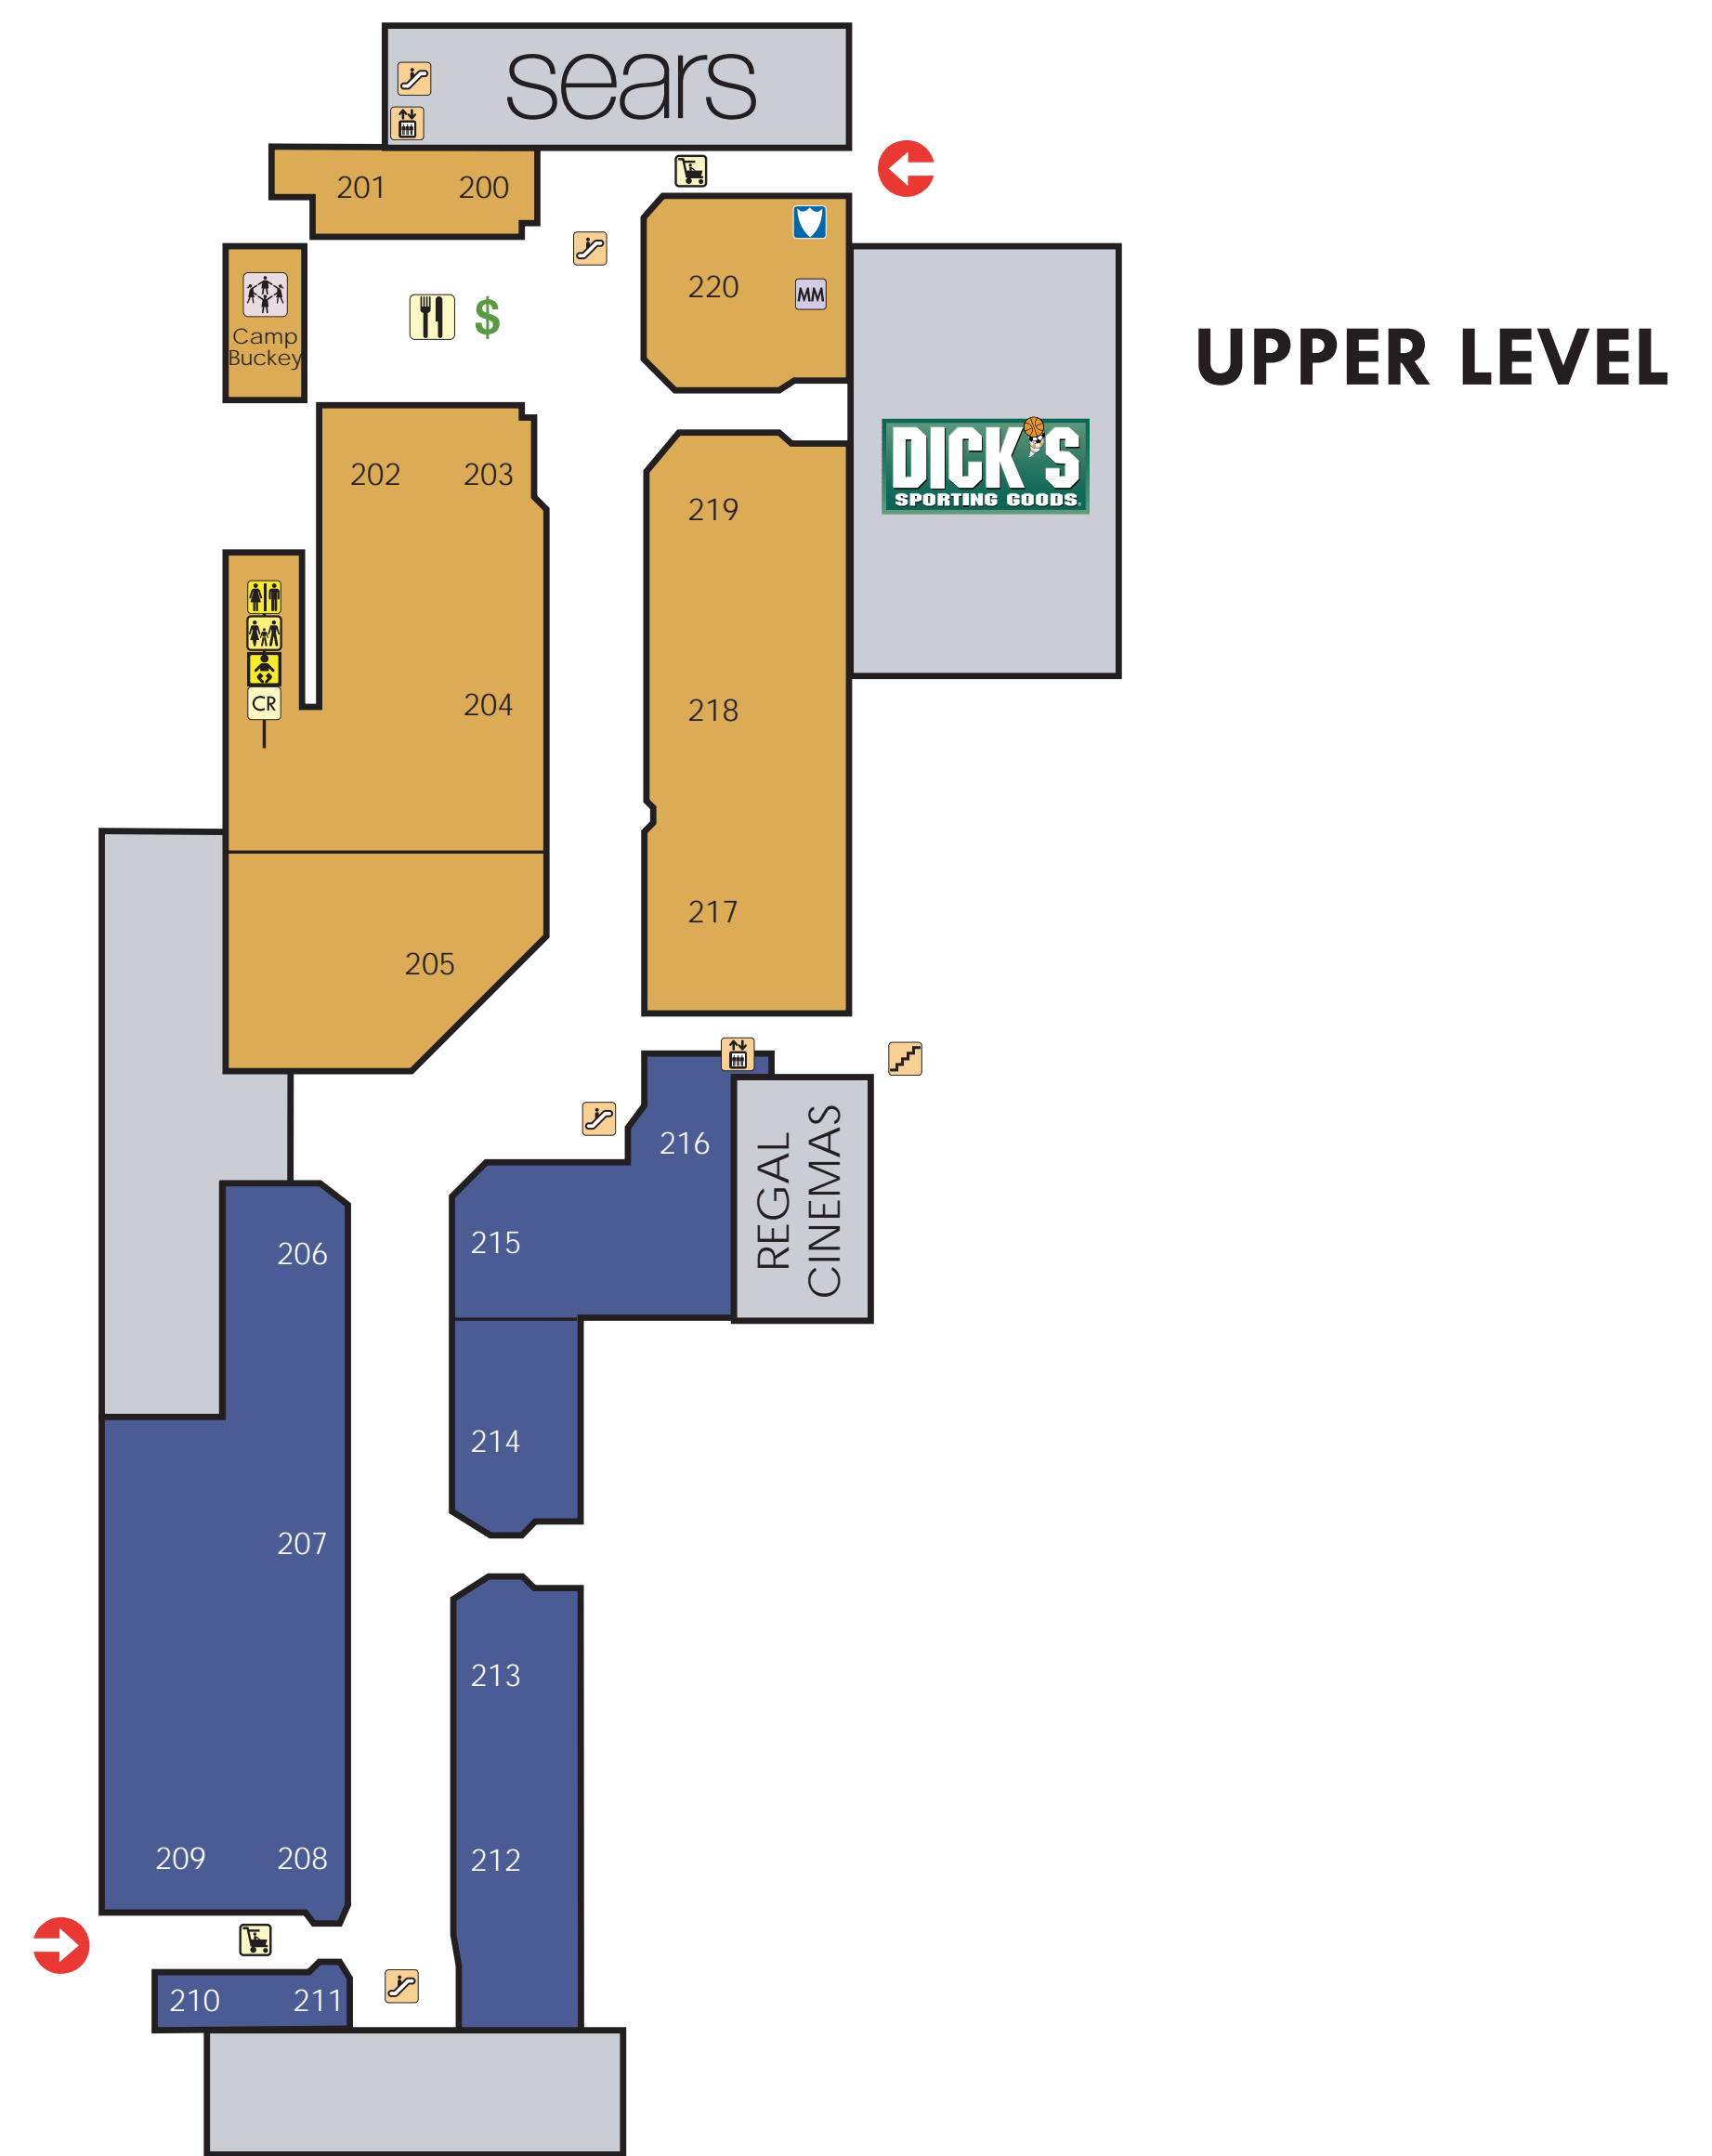

DEPARTMENT STORES AND ANCHORS

- Best Buy
- Bristol Community College
- Dick's Sporting Goods
- Regal Cinema 10
- Round 1
- Sears

ENTERTAINMENT

- 119 Bounce
- 202 Game Time Vending
- Regal Cinema 10
- Round 1

WOMEN'S APPAREL

- 207 American Eagle Outfitters
- 218 Charlotte Russe
- 106 Forever 21
- 218 Hot Topic
- 204 Journey's
- 204 New York & Company Outlet
- 219 rue21
- 215 Track 23
- 217 Torrid
- 108 Victoria's Secret
- 117 Work 'N Gear
- 218 Zumiez

MEN'S APPAREL

- 207 American Eagle Outfitters
- 116 1000 Degrees Express
- 218 Hot Topic
- 204 Journey's
- 219 rue21
- 215 Track 23
- 117 Work 'N Gear
- 218 Zumiez

JEWELRY

- 115 Claire's
- 115 Hannoush Jewelers
- 206 Kay Jewelers
- 112 Piercing Pagoda

CHILDREN'S APPAREL

- 212 The Children's Place
- 203 Justice
- 212 Payless Kids

FOOTWEAR

- 116 1000 Degrees Express
- 112 Champs Sports
- 212 The Children's Place
- 204 Journeys
- 204 Olympia Sports
- 212 Payless Shoesource
- 218 Zumiez

FOOD COURT

- 203 Bourbon Street Grill
- 201 Burger King
- 201 D'Angelo Sandwich Shop
- 203 Dunkin' Donuts
- 203 El Tapatio
- 201 Fuji Chen
- 201 Jeremy's Pizzeria
- 203 Orange Julius/Dairy Queen
- 202 Sambas Café & Grill
- 200 Sarku Japan
- 200 Wetzel's Pretzels

RESTAURANTS

- 209 Bertucci's Brick Oven Pizzeria

SERVICES

- 200 ATMSI ATM
- 114 Bristol Community College
- 103 Cell Fashion
- 208 Cell Fashion 2
- 106 Cellairis
- 116 Eco Atm
- 205 Eco Atm
- 210 Glamour Nails
- 112 Giselle's Salon
- 108 LensCrafters
- 207 Lin's Spa
- 100 Mass Care Link
- 103 Massage Chairs
- 108 Massage Chairs
- 217 National EMS Institute
- Parker Professional Driving School (Located in NE Parking Lot)
- 212 The Picture People
- 110 Proactiv
- 208 Regis Hairstylists

SERVICES (cont'd)

- Sears Auto Center
- 104 T&C Nails
- 103 The Threading Place
- 207 The Threading Place
- 214 Timewave Repair Services
- 103 VIPet Grooming
- WOW! Work Out World

SPORTING GOODS & FASHIONS

- 112 Champs Sports
- Dick's Sporting Goods
- 217 Lids
- 204 Olympia Sports
- 108 Victoria's Secret Sport
- 218 Zumiez

MUSIC, ELECTRONICS & VIDEO

- 214 Boost Mobile
- 118 F.Y.E.
- 220 Game Stop
- 208 Metro PCS
- 218 T-Mobile

BOOKS, CARDS & GIFTS

- 214 Bath & Body Works
- 220 Spencer Gifts
- 106 Sweet Palace
- 115 The Red Store
- 213 Things Remembered
- 207 Unplugged Toys & Gifts
- 108 Victoria's Secret Beauty
- 211 Wah Collections
- 217 Yankee Candle Co.

SPECIALTY

- 110 General Nutrition Center
- 117 Ninja Marshmallow
- 103 Perfume Palace
- Sears Optical
- 106 Sweet Palace
- 115 The Red Store
- 214 Timewave Repair Services
- 111 Underwater World
- 207 Unplugged Toys & Gifts
- 220 Vitamin World
- 211 Wah Collections
- 220 Y&Y Mini Mart

TOYS, GAMES, & HOBBIES

- 117 Ninja Marshmallow
- 207 Unplugged Toys & Gifts

LEGEND

- $ ATM
- Camp Buckey
- CR Community Room
- Elevator
- Escalator
- Mall Entrance
- MM Mall Management Office
- Restrooms
- Family Restrooms
- Nursing Room
- Stairs
- Security -Lost & Found -Courtesy Wheel Chairs
- Food Court
- Stroller Rental

SILVER CITY GALLERIA