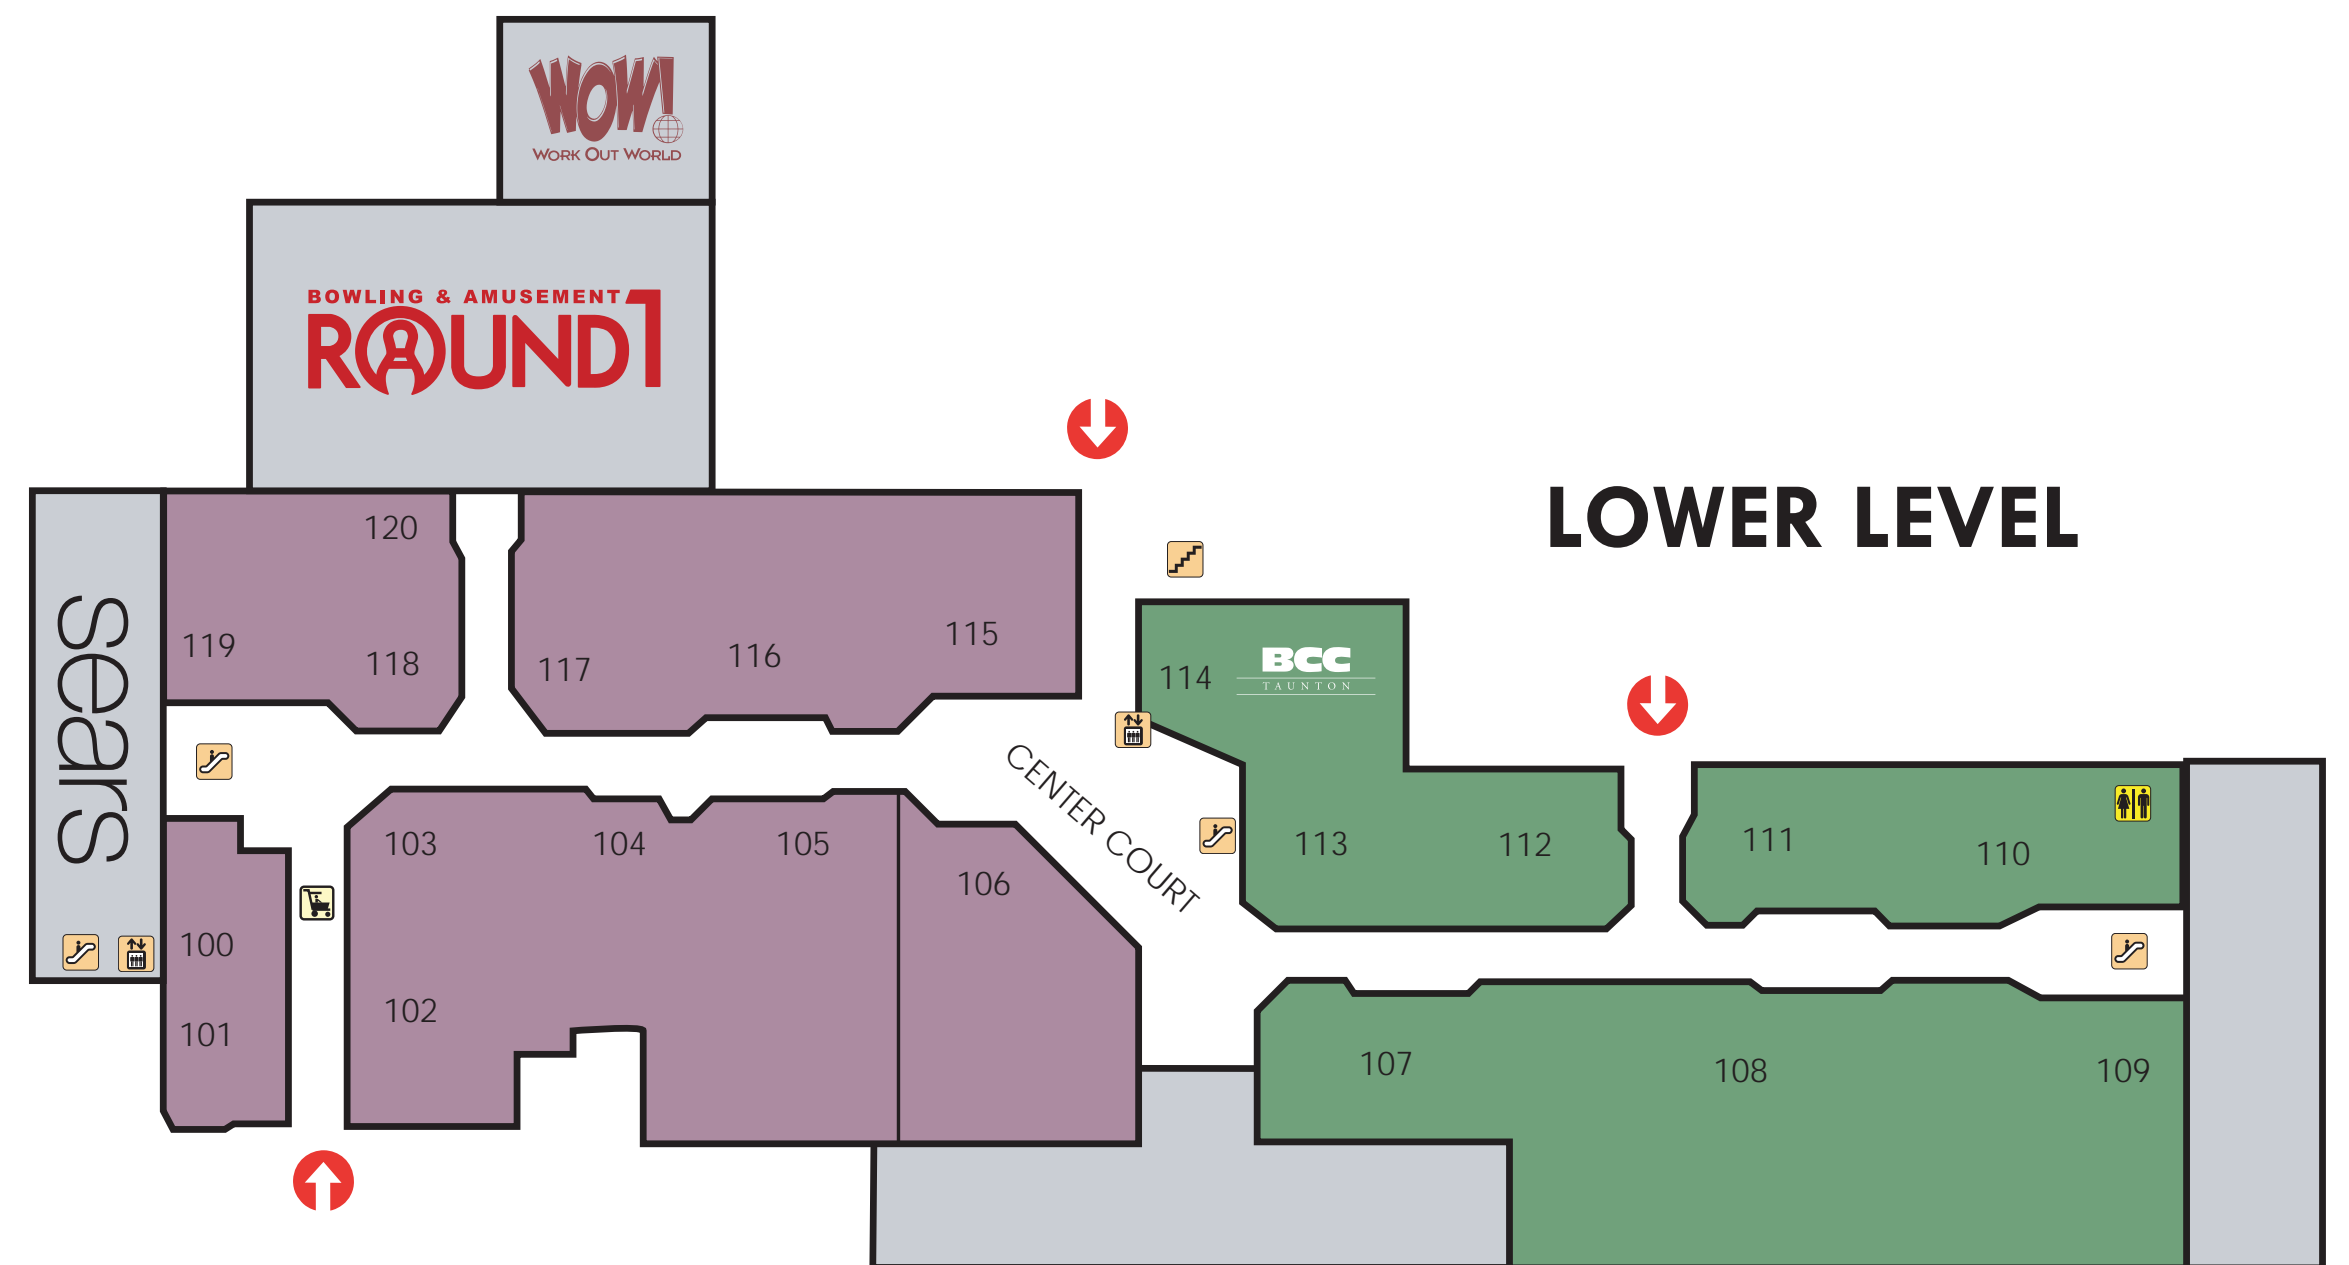

DEPARTMENT STORES AND ANCHORS

- Best Buy
- Bristol Community College
- Dick's Sporting Goods
- Regal Cinema 10
- Round 1
- Sears

ENTERTAINMENT

- 119 Bounce
- 202 Game Time Vending
- Regal Cinema 10
- Round 1

WOMEN'S APPAREL

- 207 American Eagle Outfitters
- 218 Charlotte Russe
- 106 Forever 21
- 218 Hot Topic
- 204 Journey's
- 204 New York & Company Outlet
- 219 rue21
- 215 Track 23
- 217 Torrid
- 108 Victoria's Secret
- 117 Work 'N Gear
- 218 Zumiez

MEN'S APPAREL

- 207 American Eagle Outfitters
- 116 1000 Degrees Express
- 218 Hot Topic
- 204 Journey's
- 219 rue21
- 215 Track 23
- 117 Work 'N Gear
- 218 Zumiez

JEWELRY

- 115 Claire's
- 115 Hannoush Jewelers
- 206 Kay Jewelers
- 112 Piercing Pagoda

CHILDREN'S APPAREL

- 212 The Children's Place
- 203 Justice
- 212 Payless Kids

FOOTWEAR

- 116 1000 Degrees Express
- 112 Champs Sports
- 212 The Children's Place
- 204 Journeys
- 204 Olympia Sports
- 212 Payless Shoesource
- 218 Zumiez

FOOD COURT

- 203 Bourbon Street Grill
- 201 Burger King
- 201 D'Angelo Sandwich Shop
- 203 Dunkin' Donuts
- 203 El Tapatio
- 201 Fuji Chen
- 201 Jeremy's Pizzeria
- 203 Orange Julius/Dairy Queen
- 202 Sambas Café & Grill
- 200 Sarku Japan
- 200 Wetzel's Pretzels

RESTAURANTS

- 209 Bertucci's Brick Oven Pizzeria

SERVICES

- 200 ATMSI ATM
- 114 Bristol Community College
- 103 Cell Fashion
- 208 Cell Fashion 2
- 106 Cellairis
- 116 Eco Atm
- 205 Eco Atm
- 210 Glamour Nails
- 112 Giselle's Salon
- 108 LensCrafters
- 207 Lin's Spa
- 100 Mass Care Link
- 103 Massage Chairs
- 108 Massage Chairs
- 217 National EMS Institute
- Parker Professional Driving School (Located in NE Parking Lot)
- 212 The Picture People
- 110 Proactiv
- 208 Regis Hairstylists

SERVICES (cont'd)

- Sears Auto Center
- 104 T&C Nails
- 103 The Threading Place
- 207 The Threading Place
- 214 Timewave Repair Services
- 103 VIPet Grooming
- WOW! Work Out World

SPORTING GOODS & FASHIONS

- 112 Champs Sports
- Dick's Sporting Goods
- 217 Lids
- 204 Olympia Sports
- 108 Victoria's Secret Sport
- 218 Zumiez

MUSIC, ELECTRONICS & VIDEO

- 214 Boost Mobile
- 118 F.Y.E.
- 220 Game Stop
- 208 Metro PCS
- 218 T-Mobile

BOOKS, CARDS & GIFTS

- 214 Bath & Body Works
- 220 Spencer Gifts
- 106 Sweet Palace
- 115 The Red Store
- 213 Things Remembered
- 207 Unplugged Toys & Gifts
- 108 Victoria's Secret Beauty
- 211 Wah Collections
- 217 Yankee Candle Co.

SPECIALTY

- 110 General Nutrition Center
- 117 Ninja Marshmallow
- 103 Perfume Palace
- Sears Optical
- 106 Sweet Palace
- 115 The Red Store
- 214 Timewave Repair Services
- 111 Underwater World
- 207 Unplugged Toys & Gifts
- 220 Vitamin World
- 211 Wah Collections
- 220 Y&Y Mini Mart

TOYS, GAMES, & HOBBIES

- 117 Ninja Marshmallow
- 207 Unplugged Toys & Gifts

LEGEND

- $ ATM
- Camp Buckey
- CR Community Room
- Elevator
- Escalator
- Mall Entrance
- MM Mall Management Office
- Restrooms
- Family Restrooms
- Nursing Room
- Stairs
- Security -Lost & Found -Courtesy Wheel Chairs
- Food Court
- Stroller Rental

SILVER CITY GALLERIA