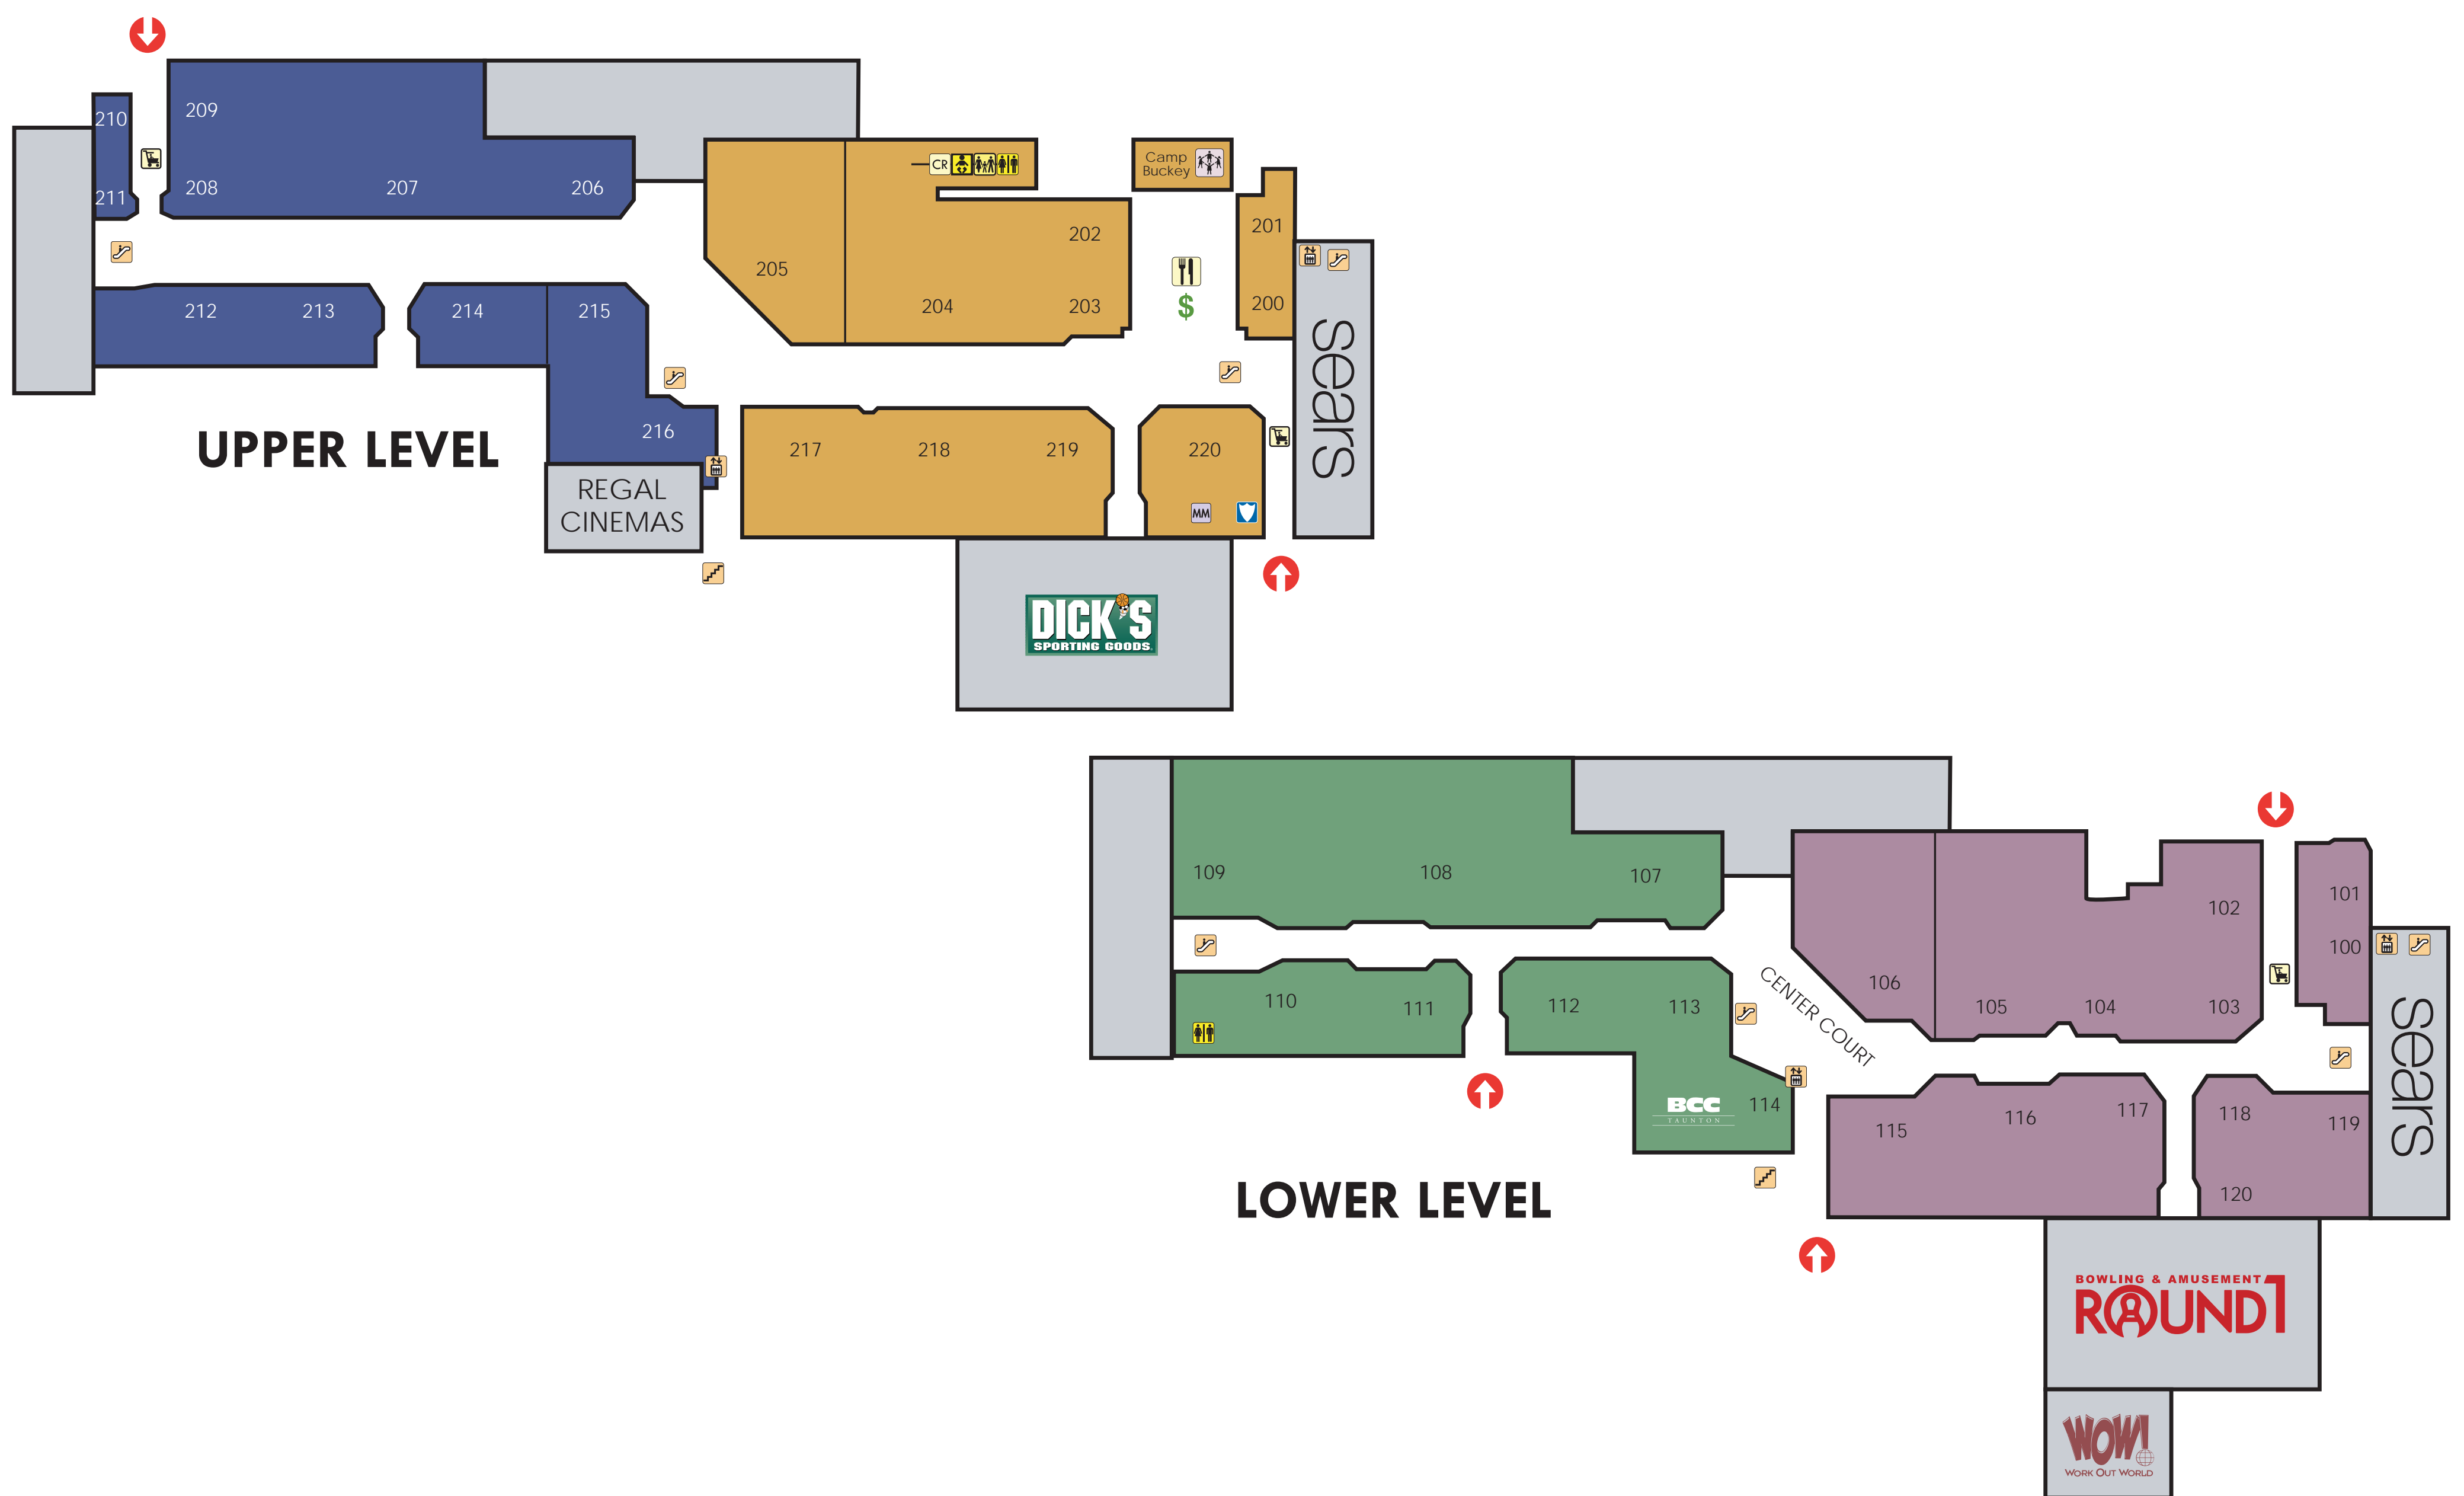

DEPARTMENT STORES AND ANCHORS

- Best Buy
- Bristol Community College
- Dick's Sporting Goods
- Regal Cinema 10
- Round 1
- Sears

ENTERTAINMENT

- 119 Bounce
- 202 Game Time Vending
- Regal Cinema 10
- Round 1

WOMEN'S APPAREL

- 207 American Eagle Outfitters
- 218 Charlotte Russe
- 106 Forever 21
- 218 Hot Topic
- 204 Journey's
- 204 New York & Company Outlet
- 219 rue21
- 215 Track 23
- 217 Torrid
- 108 Victoria's Secret
- 117 Work 'N Gear
- 218 Zumiez

MEN'S APPAREL

- 207 American Eagle Outfitters
- 116 1000 Degrees Express
- 218 Hot Topic
- 204 Journey's
- 219 rue21
- 215 Track 23
- 117 Work 'N Gear
- 218 Zumiez

JEWELRY

- 115 Claire's
- 115 Hannoush Jewelers
- 206 Kay Jewelers
- 112 Piercing Pagoda

CHILDREN'S APPAREL

- 212 The Children's Place
- 203 Justice
- 212 Payless Kids

FOOTWEAR

- 116 1000 Degrees Express
- 112 Champs Sports
- 212 The Children's Place
- 204 Journeys
- 204 Olympia Sports
- 212 Payless Shoesource
- 218 Zumiez

FOOD COURT

- 203 Bourbon Street Grill
- 201 Burger King
- 201 D'Angelo Sandwich Shop
- 203 Dunkin' Donuts
- 203 El Tapatio
- 201 Fuji Chen
- 201 Jeremy's Pizzeria
- 203 Orange Julius/Dairy Queen
- 202 Sambas Café & Grill
- 200 Sarku Japan
- 200 Wetzel's Pretzels

RESTAURANTS

- 209 Bertucci's Brick Oven Pizzeria

SERVICES

- 200 ATMSI ATM
- 114 Bristol Community College
- 103 Cell Fashion
- 208 Cell Fashion 2
- 106 Cellairis
- 116 Eco Atm
- 205 Eco Atm
- 210 Glamour Nails
- 112 Giselle's Salon
- 108 LensCrafters
- 207 Lin's Spa
- 100 Mass Care Link
- 103 Massage Chairs
- 108 Massage Chairs
- 217 National EMS Institute
- Parker Professional Driving School (Located in NE Parking Lot)
- 212 The Picture People
- 110 Proactiv
- 208 Regis Hairstylists

SERVICES (cont'd)

- Sears Auto Center
- T&C Nails
- 103 The Threading Place
- 207 The Threading Place
- 214 Timewave Repair Services
- 103 VIPet Grooming
- WOW! Work Out World

SPORTING GOODS & FASHIONS

- 112 Champs Sports
- Dick's Sporting Goods
- 217 Lids
- 204 Olympia Sports
- 108 Victoria's Secret Sport
- 218 Zumiez

MUSIC, ELECTRONICS & VIDEO

- 214 Boost Mobile
- 118 F.Y.E.
- 220 Game Stop
- 208 Metro PCS
- 218 T-Mobile

BOOKS, CARDS & GIFTS

- 214 Bath & Body Works
- 220 Spencer Gifts
- 106 Sweet Palace
- 115 The Red Store
- 213 Things Remembered
- 207 Unplugged Toys & Gifts
- 108 Victoria's Secret Beauty
- 211 Wah Collections
- 217 Yankee Candle Co.

SPECIALTY

- 110 General Nutrition Center
- 117 Ninja Marshmallow
- 103 Perfume Palace
- Sears Optical
- 106 Sweet Palace
- 115 The Red Store
- 214 Timewave Repair Services
- 111 Underwater World
- 207 Unplugged Toys & Gifts
- 220 Vitamin World
- 211 Wah Collections
- 220 Y&Y Mini Mart

TOYS, GAMES, & HOBBIES

- 117 Ninja Marshmallow
- 207 Unplugged Toys & Gifts

LEGEND

- $ ATM
- Camp Buckey
- CR Community Room
- Elevator
- Escalator
- Mall Entrance
- MM Mall Management Office
- Restrooms
- Family Restrooms
- Nursing Room
- Stairs
- Security -Lost & Found -Courtesy Wheel Chairs
- Food Court
- Stroller Rental

SILVER CITY GALLERIA